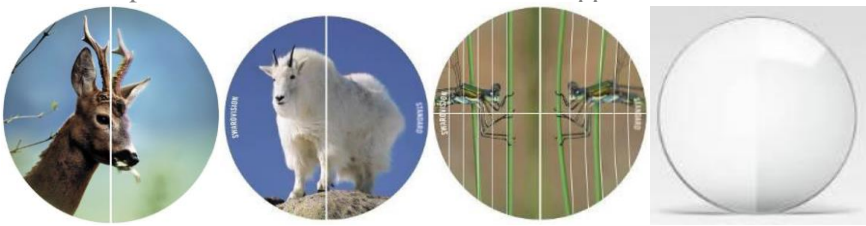

UUS STATIIVPEA

Mudel:	Hind km-ta:	Hind km-ga:
NEW! PTH professional tripod head/ <i>Uus PTH statiivipea</i>	495,00 €	594,00 €

SPOTTING SCOPE	ADAPTER	CAMERA	IPHONE*** 5/5s
  ATX STX	 DRX**	 TLS APO ADAPTER* SYSTEM DSLR	 PA-IS ADAPTER
  ATS STS	 DRSM**	 TLS APO ADAPTER* SYSTEM DSLR TLS 800 ADAPTER* SYSTEM DSLR	 PA-IS ADAPTER
  STR	 DRSM**	 TLS APO ADAPTER* SYSTEM DSLR TLS 800 ADAPTER* SYSTEM DSLR	 PA-IS ADAPTER

SWAROVSKI OPTIK optilistel seadmetel on erakordselt selge pilt - läätse serva-aladel ei ole moonutusi, värvid ei moondu ja objektide kontrastsus on maksimaalne. Tootesarjadel EL, SLC ja ATX/STX on kasutatud spetsiaalset pinnatöötlust tagamaks valguse minimaalset kadu läätseades. Kvaliteetseimate koostekomponentide kasutamisel saavutatakse lõpptulemusena maksimaalselt selge pilt.

Hinnakiri kehtib sellisel kujul kuni 01.07.2018.